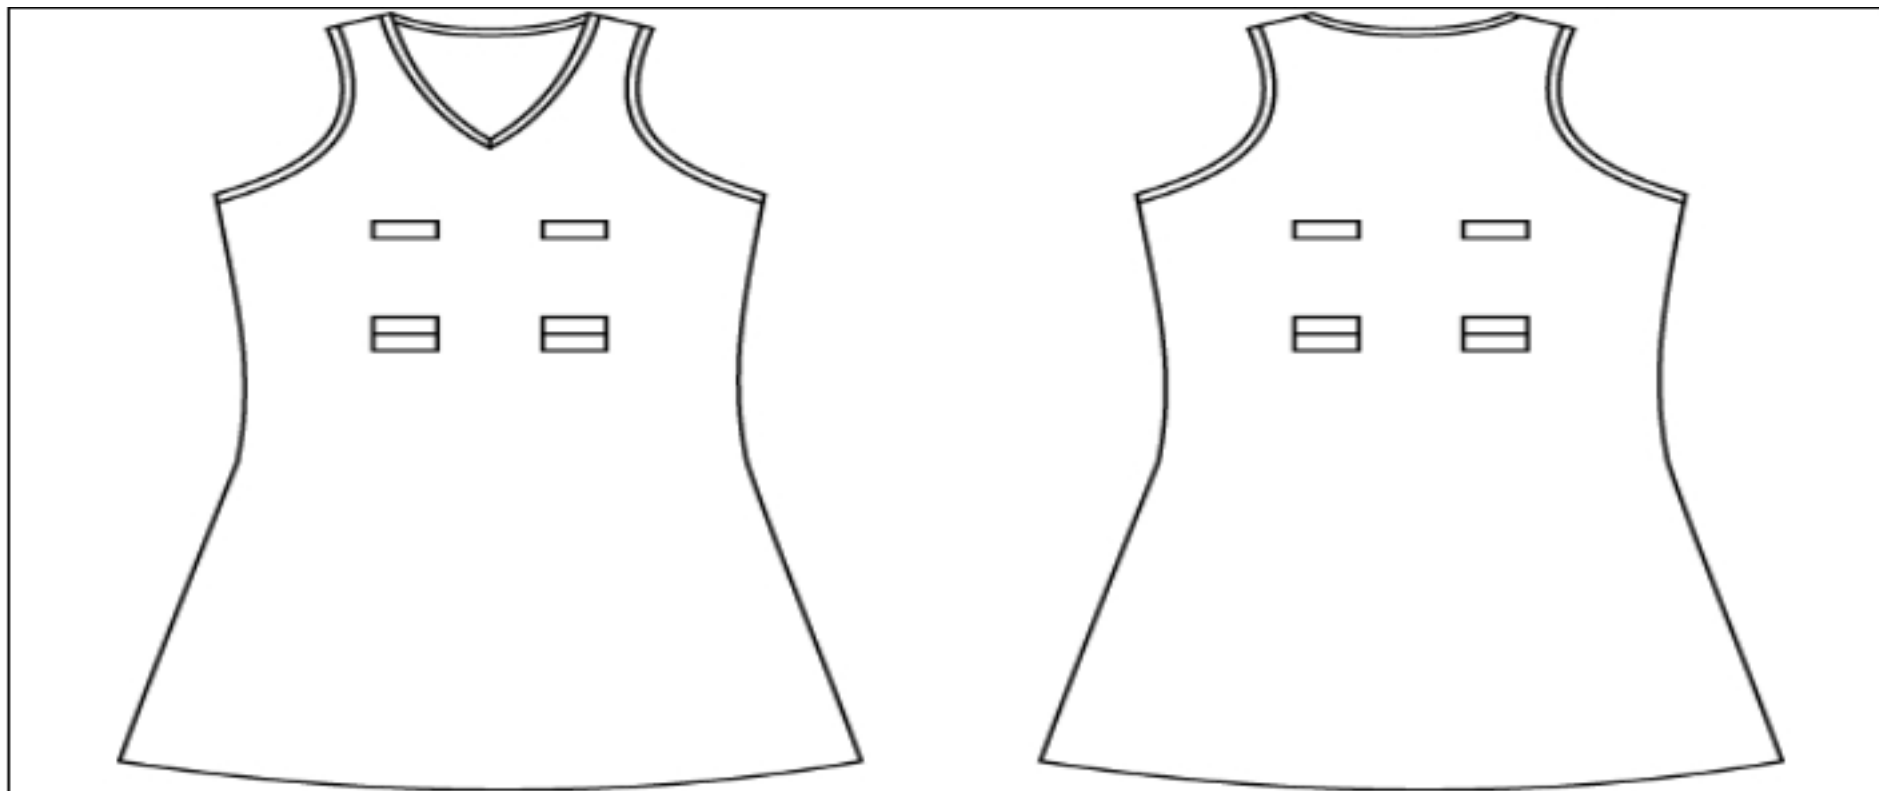

# SIZE CHART

## A-Line Netball Dress

Part	5XS	4XS	3XS	2XS	XS	S	M	L	XL	2XL	3XL	4XL	5XL	6XL
Shoulder width	23.0	24.0	25.0	26.0	27.0	28.0	29.0	30.0	31.0	32.0	33.0	34.0	35.0	36.0
Length	66.0	68.0	75.0	77.0	79.0	81.0	83.0	85.0	87.0	89.0	91.0	93.0	95.0	97.0
1/2 Chest	31.0	33.0	35.0	37.0	39.0	41.0	43.0	45.0	47.0	49.0	51.0	53.0	55.0	57.0