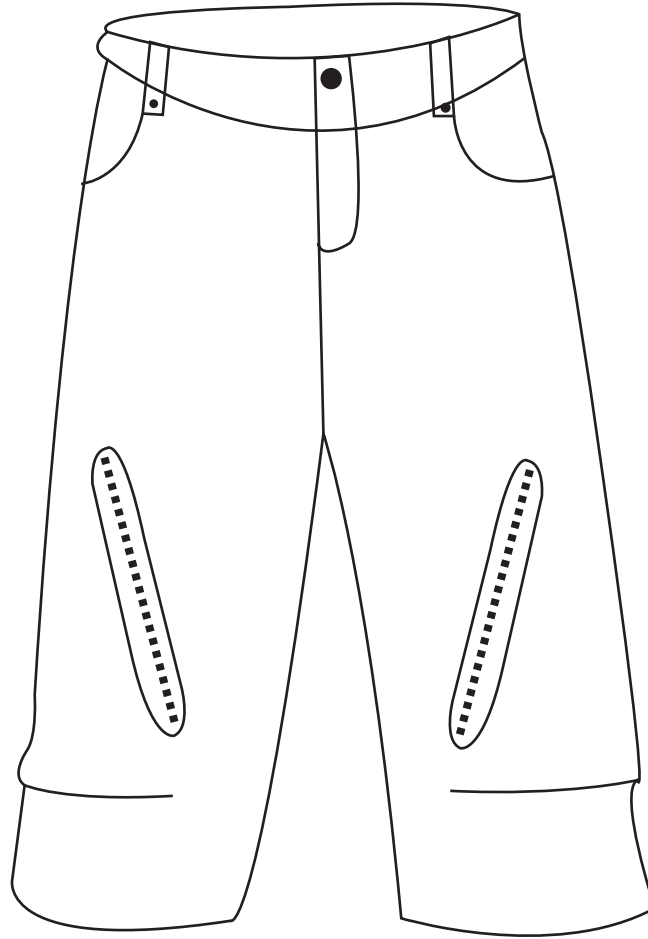

# SIZE CHART

## BMX Shorts

### Regular Cut

	ADULTS MENS/UNISEX SIZES						
	S	M	L	XL	2XL	3XL	4XL
<b>Waistline</b>	64	68	72	76	80	84	88
<b>Outside Length</b>	56	58	60	62	64	66	68

NOTE: All Measurements are in centimetres  
Tolerance: +/- 2cm