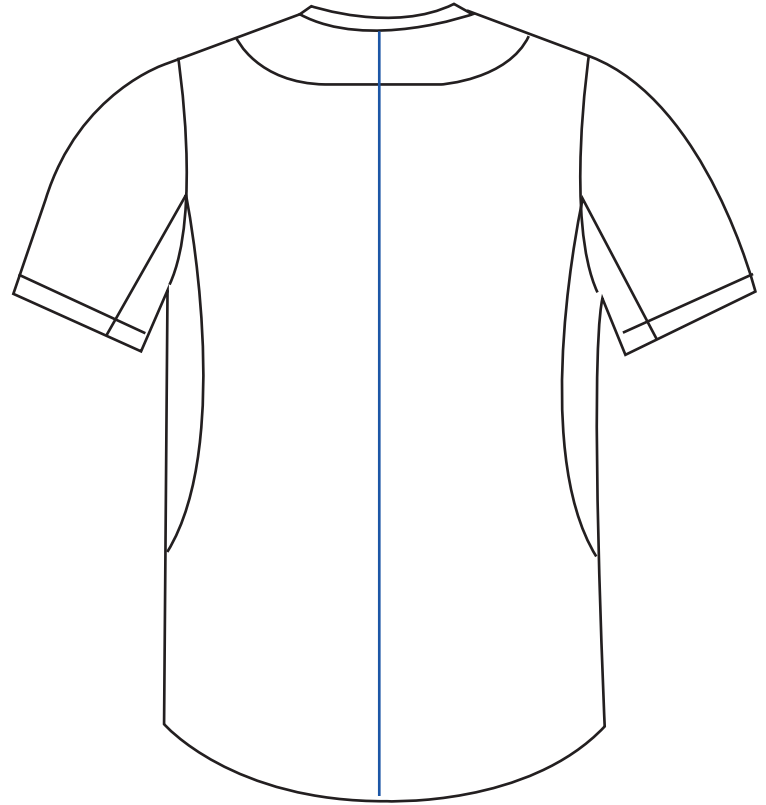

SIZE CHART

Baseball Jersey

240gsm Interlock

Men's Cut

	KIDS SIZES				MENS/UNISEX SIZES							
	YS	YM	YL	YXL	S	M	L	XL	2XL	3XL	4XL	
1/2 Chest	42	45	48	51	52	55	60	65	70	75	80	
Length	62	66	70	74	83	84	87	89	92	94	96	
1/2 Sleeve Width	13.5	14	14.5	15	18	19	20	21	22	23	24	

Women's Cut

	XS	S	M	L	XL	2XL	3XL
1/2 Chest	40	45	50	55	60	65	70
Length	67	68	69	71	73	75	77
1/2 Sleeve Width	16	17	18	19	20	21	22

NOTE: All Measurements are in centimetres
Tolerance: +/- 2cm

Measuring Instructions: using a shirt you currently have that is correctly fitting, place the shirt on a flat surface and measure across the shirt (armpit to armpit) to determine the chest measurements. Use the size chart above to cross reference the measurement into the size matrix.