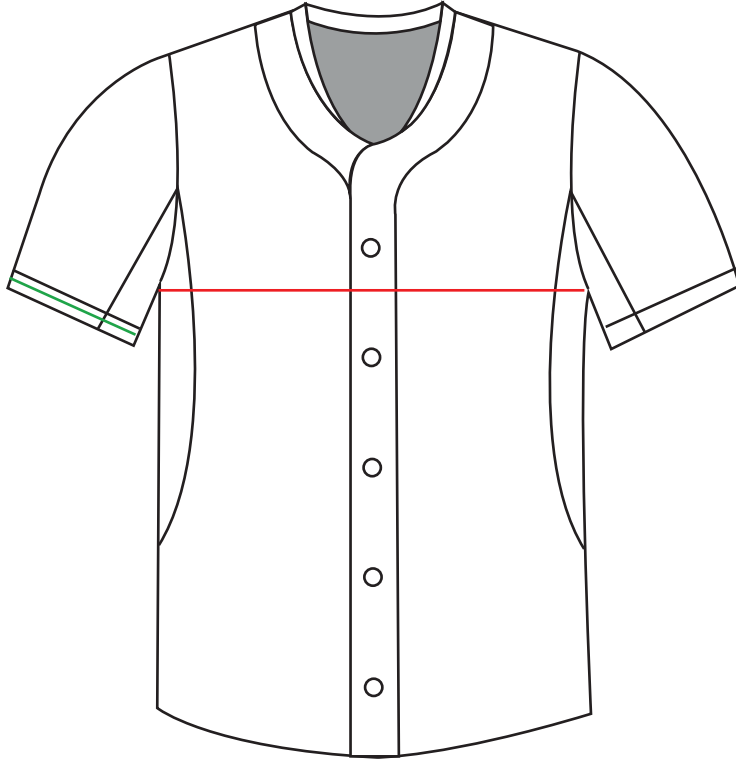

SIZE CHART

Baseball Jersey

240gsm Interlock

Men's Cut

	KIDS SIZES				MENS/UNISEX SIZES							
	YS	YM	YL	YXL	S	M	L	XL	2XL	3XL	4XL	
1/2 Chest	42	45	48	51	52	55	60	65	70	75	80	
Length	62	66	70	74	83	84	87	89	92	94	96	
1/2 Sleeve Width	13.5	14	14.5	15	18	19	20	21	22	23	24	

Women's Cut

	XS	S	M	L	XL	2XL	3XL
1/2 Chest	40	45	50	55	60	65	70
Length	67	68	69	71	73	75	77
1/2 Sleeve Width	16	17	18	19	20	21	22

NOTE: All Measurements are in centimetres
Tolerance: +/- 2cm

Measuring Instructions: using a shirt you currently have that is correctly fitting, place the shirt on a flat surface and measure across the shirt (armpit to armpit) to determine the chest measurements. Use the size chart above to cross reference the measurement into the size matrix.