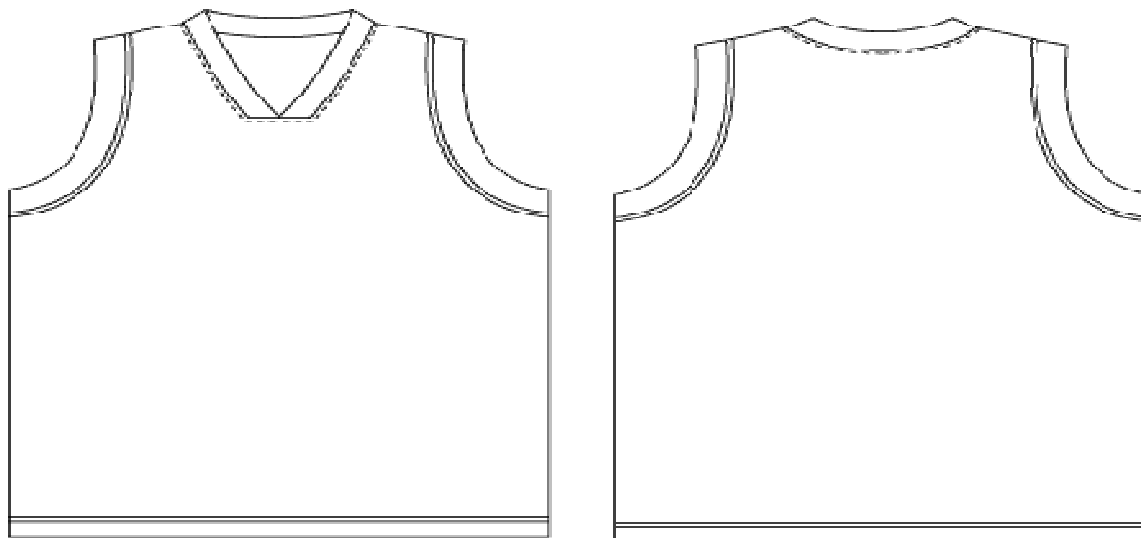

SIZE CHART

BASKETBALL JERSEY

MEN'S

Part	6	8	10	12	14	16 (XS)	S	M	L	XL	2XL	3XL	4XL	5XL
Length	66.0	68.0	70.0	72.0	74.0	76.0	78.0	80.0	82.0	84.0	86.0	88.0	90.0	92.0
1/2 Chest	41.0	43.0	45.0	47.0	49.0	51.0	53.0	55.0	57.0	59.0	61.0	63.0	65.0	67.0

WOMEN'S

Part	YS	YM	YL	YXL	S	M	L	XL	2XL
Front length (HSP)	67.0	69.0	71.0	74.0	76.0	78.0	80.0	82.0	84.0
1/2 Chest	38.0	40.0	42.0	44.0	47.0	50.0	53.0	56.0	59.0