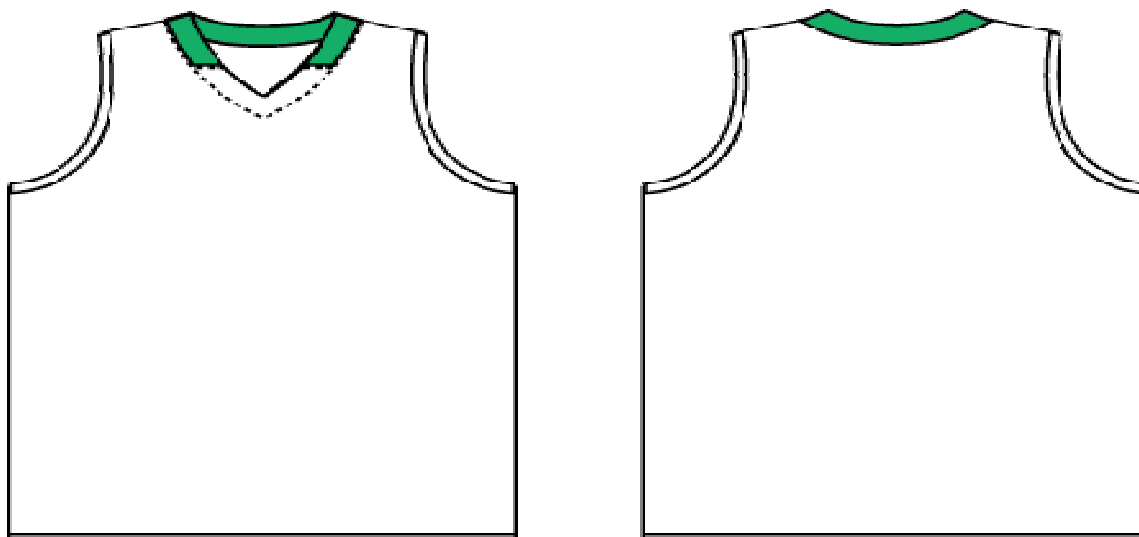

SIZE CHART

BASKETBALL JERSEY

MEN'S

Part	6	8	10	12	14	16 (XS)	S	M	L	XL	2XL	3XL	4XL	5XL
Length	66.0	68.0	70.0	72.0	74.0	76.0	78.0	80.0	82.0	84.0	86.0	88.0	90.0	92.0
1/2 Chest	41.0	43.0	45.0	47.0	49.0	51.0	53.0	55.0	57.0	59.0	61.0	63.0	65.0	67.0

WOMEN'S

Part	YS	YM	YL	YXL	S	M	L	XL	2XL
Front length (HSP)	67.0	69.0	71.0	74.0	76.0	78.0	80.0	82.0	84.0
1/2 Chest	38.0	40.0	42.0	44.0	47.0	50.0	53.0	56.0	59.0