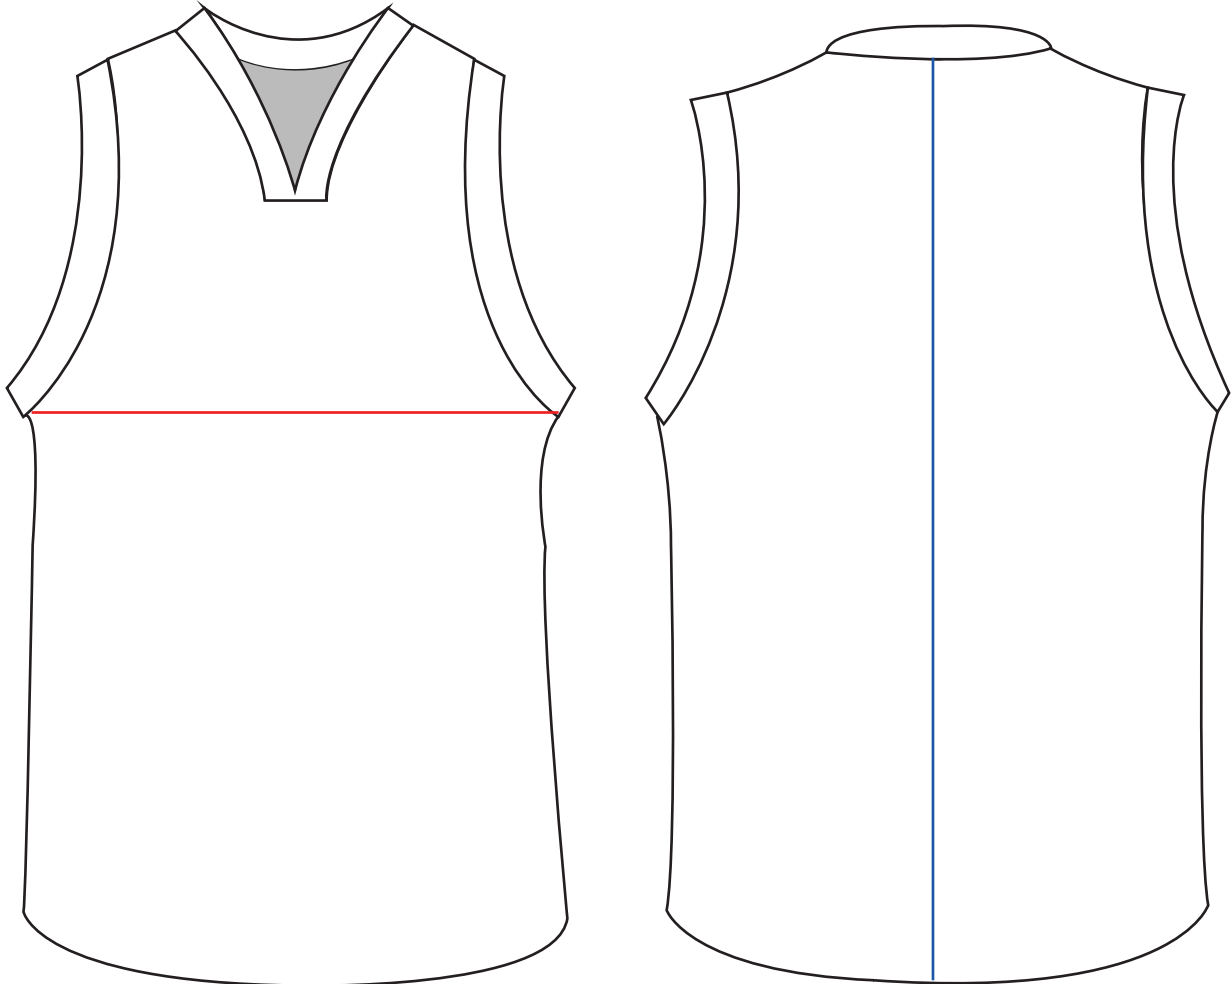

SIZE CHART

Basketball Jersey

135gsm Birdseye Mesh or 140gsm Interlock

Men's/Regular Cut

	KIDS/BOYS SIZES					MENS/UNISEX SIZES									
	6	8	10	12	14	XS	S	M	L	XL	2XL	3XL	4XL	5XL	
1/2 Chest	41	43	45	47	49	51	53	55	57	59	61	63	65	67	
Length	66	68	70	72	74	76	78	80	82	84	86	88	90	92	

Women's Cut

	GIRLS SIZES				WOMENS SIZES								
	YS	YM	YL	YXL	S	M	L	XL	2XL	3XL	4XL	5XL	
1/2 Chest	38	40	42	44	47	50	53	56	59	62	65	68	
Length	67	69	71	74	76	78	80	82	84	86	88	90	

NOTE: All Measurements are in centimetres
Tolerance: +/- 2cm

Measuring Instructions: using a shirt you currently have that is correctly fitting, place the shirt on a flat surface and measure across the shirt (armpit to armpit) to determine the chest measurements. Use the size chart above to cross reference the measurement into the size matrix.