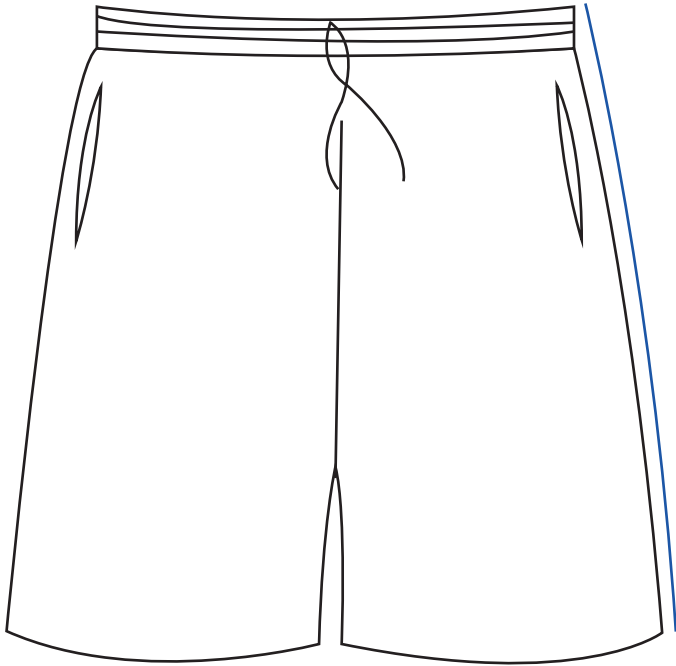

SIZE CHART

Basketball Shorts

135gsm Birdseye Mesh or 140gsm Interlock
With or Without Pockets

Regular Cut

	KIDS SIZES					ADULTS MENS/UNISEX SIZES									
	6	8	10	12	14	XS	S	M	L	XL	2XL	3XL	4XL	5XL	
1/2 Waist	22	24	26	28	30	32	34	36	38	40	42	44	46	48	
Outseam	46	48	50	52	54	57	58	60	61	62	63	65	67	69	

Womens Cut

	GIRLS SIZES				WOMENS SIZES				
	YS	YM	YL	YXL	S	M	L	XL	2XL
1/2 Waist	22	24	26	29	32	35	38	40	44
Outseam	42	43	44	45	46	47	48	49	50

NOTE: All Measurements are in centimetres
Tolerance: +/- 2cm