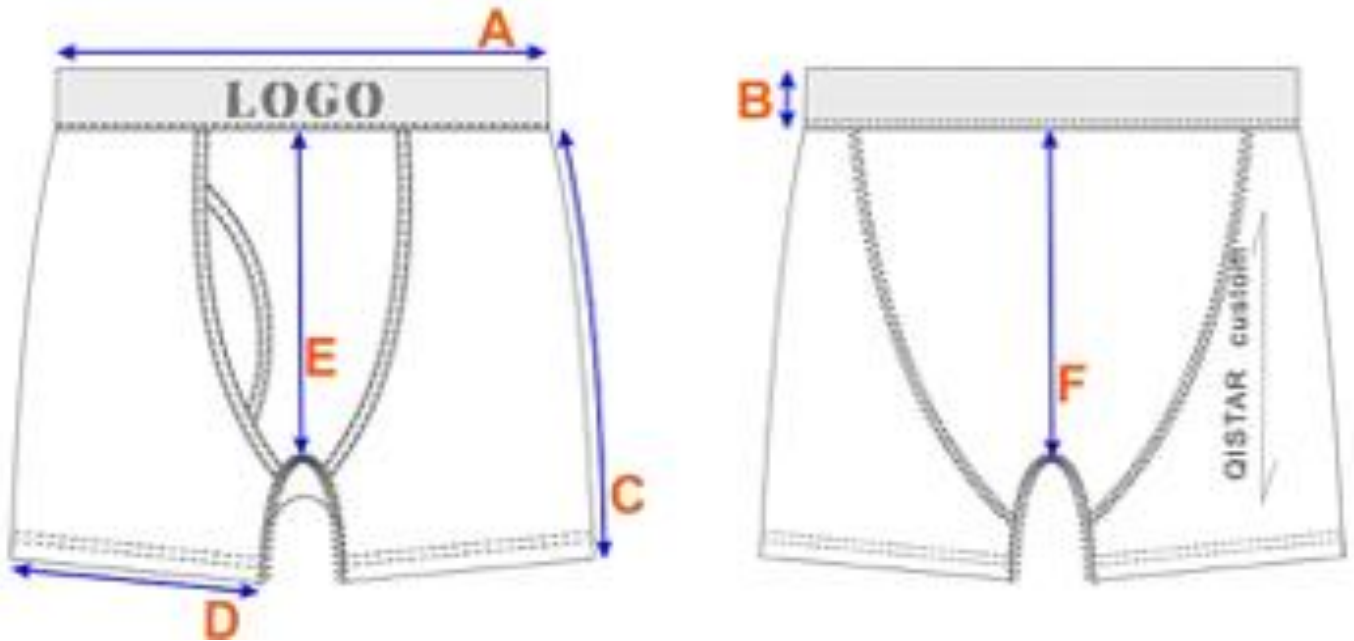

SIZE CHART

Mens Boxer briefs

Lightweight polyester/spandex, fully sublimated

Size	XS	S	M	L	XL	2XL	3XL	4XL
½ Waist (A)	30	32	34	36	38	40	42	44
Outseam (C)	27	28	28	30	31	32	33	34
½ Thigh (D)	20	21	22	23	24	25	26	27
Front Rise (F)	20	21	22	23	24	25	26	27

Note: All measurements are in centimetres

Tolerance: +/- 2cm

Measuring Instructions: using underpants you currently have that is correctly fitting. Place the underpants on a flat surface and measure across the waist (seam to seam) to determine the waist measurement. Use the size chart above to cross reference the measurement into the size matrix.