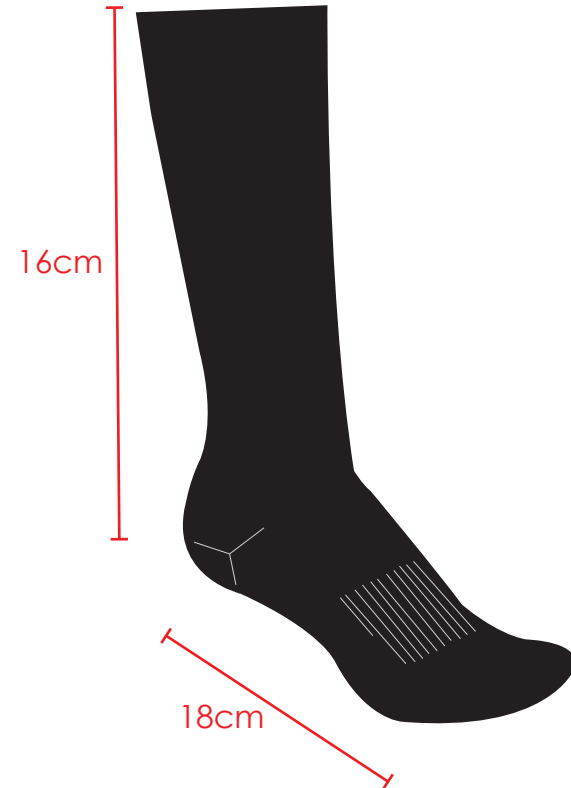

SIZE CHART

Crew Socks

Extra Extra Small
5 - 9

Extra Small
9 - 12

Small
13 - 3

Medium
2 - 7

Large
7 - 11

Extra Large
11 - 14