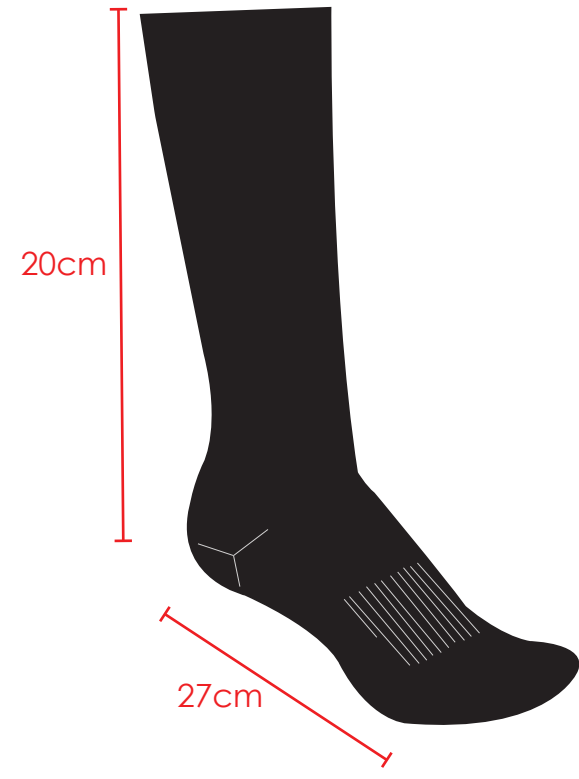

SIZE CHART

Crew Socks

Extra Extra Small
5 - 9

Extra Small
9 - 12

Small
13 - 3

Medium
2 - 7

Large
7 - 11

Extra Large
11 - 14