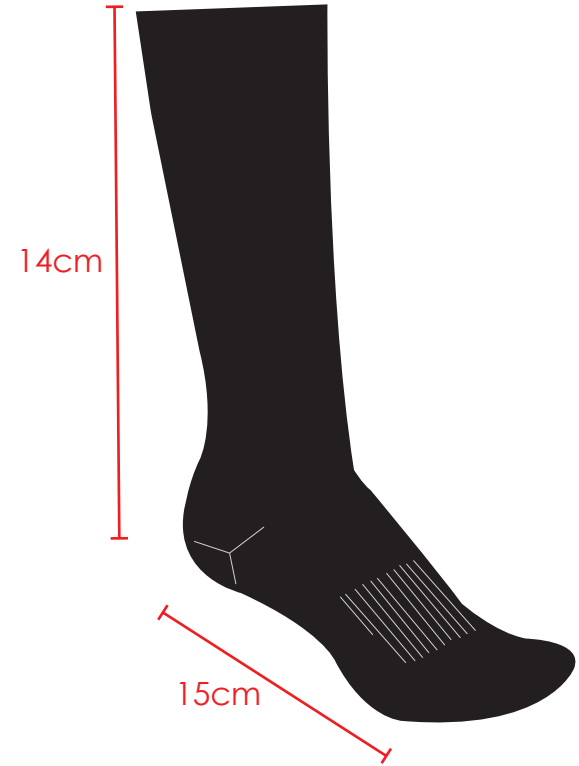

SIZE CHART

Crew Socks

Extra Extra Small
5 - 9

Extra Small
9 - 12

Small
13 - 3

Medium
2 - 7

Large
7 - 11

Extra Large
11 - 14