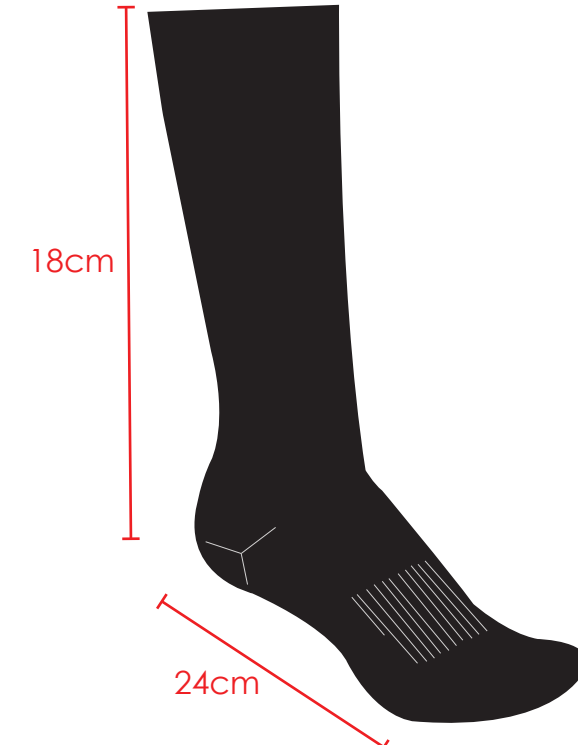

SIZE CHART

Crew Socks

Extra Extra Small
5 - 9

Extra Small
9 - 12

Small
13 - 3

Medium
2 - 7

Large
7 - 11

Extra Large
11 - 14