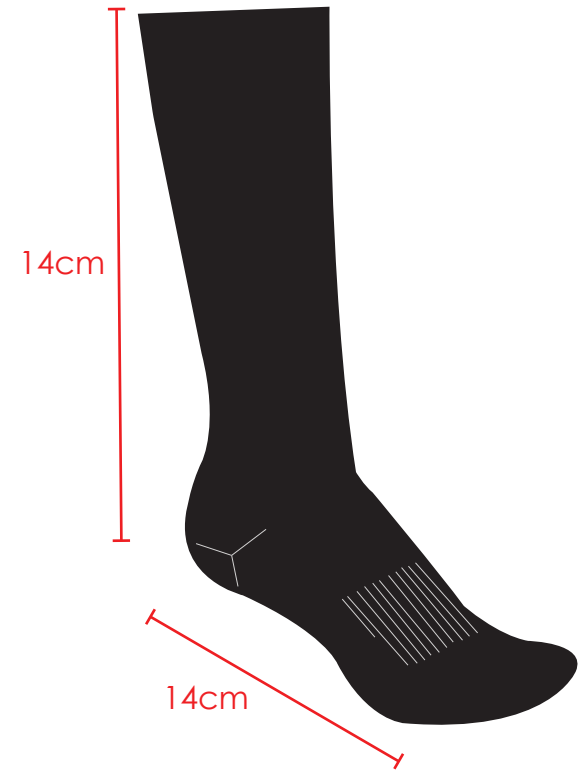

SIZE CHART

Crew Socks

Extra Extra Small
5 - 9

Extra Small
9 - 12

Small
13 - 3

Medium
2 - 7

Large
7 - 11

Extra Large
11 - 14