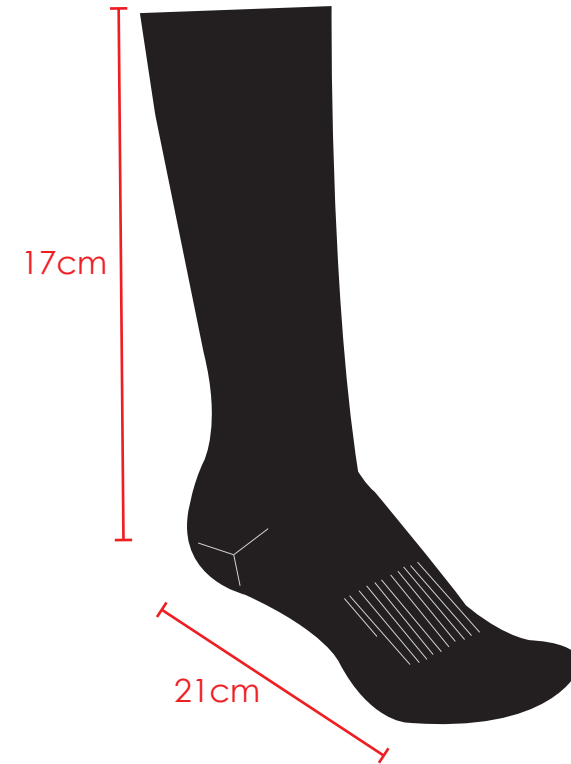

SIZE CHART

Crew Socks

Extra Extra Small
5 - 9

Extra Small
9 - 12

Small
13 - 3

Medium
2 - 7

Large
7 - 11

Extra Large
11 - 14