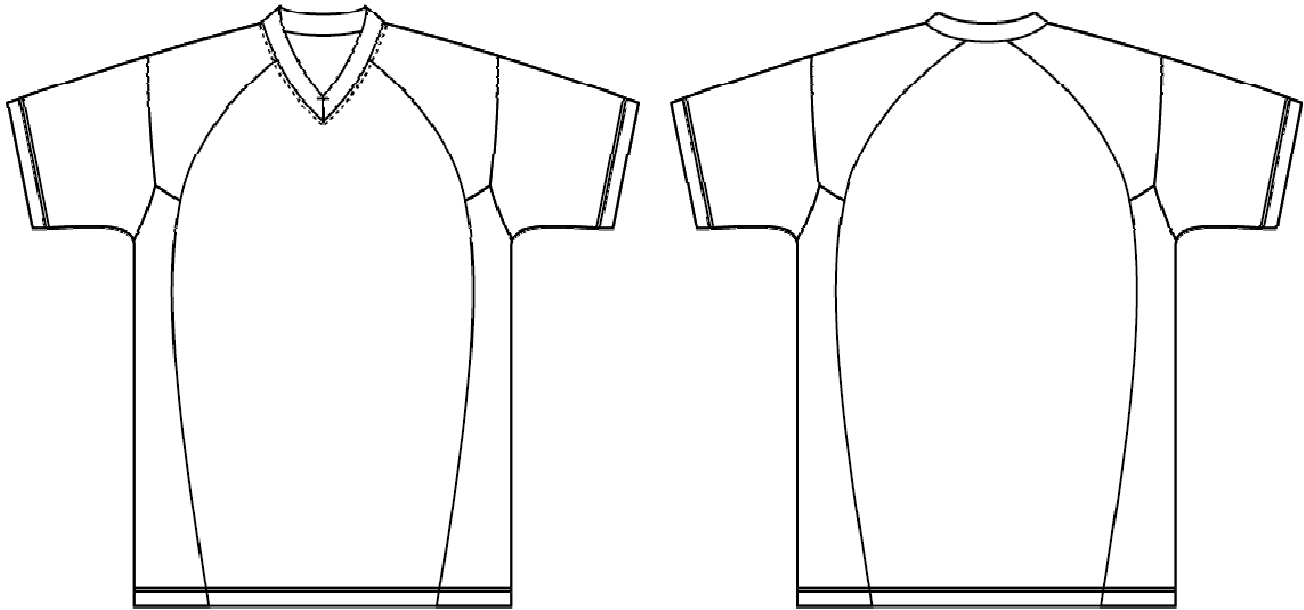

SIZE CHART

GRID IRON FAN WEAR

Short sleeve
200g Interlock (main body), Mesh (side panels)

Men's Cut

Part	YXXS	YXS	YS	YM	YL	YXL	S	M	L	XL	2XL	3XL	4XL	5XL
1/2 Sleeve open width	13.0	12.0	13.0	14.0	15.0	16.0	17.0	18.0	19.0	20.0	21.0	22.0	23.0	24.0
1/2 Chest	38.0	40.0	42.0	45.0	48.0	50.0	53.0	56.0	59.0	62.0	65.0	68.0	71.0	74.0
Length	52.0	58.0	64.0	66.0	68.0	70.0	72.0	74.0	76.0	78.0	80.0	82.0	84.0	86.0
Neck depth	15.0	15.5	15.5	16.0	16.0	16.5	16.5	17.0	17.0	17.5	17.5	18.0	18.0	18.5
Neck width	19.5	20.0	20.0	20.5	20.5	21.0	21.0	21.5	21.5	22.0	22.0	22.5	22.5	23.0
Sleeve length	27.0	28.0	29.0	30.0	31.0	32.0	36.0	37.0	38.0	39.0	40.0	41.0	42.0	43.0

Women's Cut

Part	XS	S	M	L	XL
Sleeve open width	14.0	15.0	16.0	17.0	18.0
Sleeve length	28.0	29.0	30.0	30.0	31.0
Neck depth	16.0	17.0	17.0	18.0	18.0
Neck width	19.0	20.0	20.0	21.0	21.0
1/2 Bottom width	48.0	50.0	52.0	54.0	56.0
1/2 Waist	40.0	42.0	44.0	46.0	48.0
Front Length (HSP)	64.0	66.0	68.0	70.0	72.0
1/2 Chest	46.0	48.0	50.0	52.0	54.0