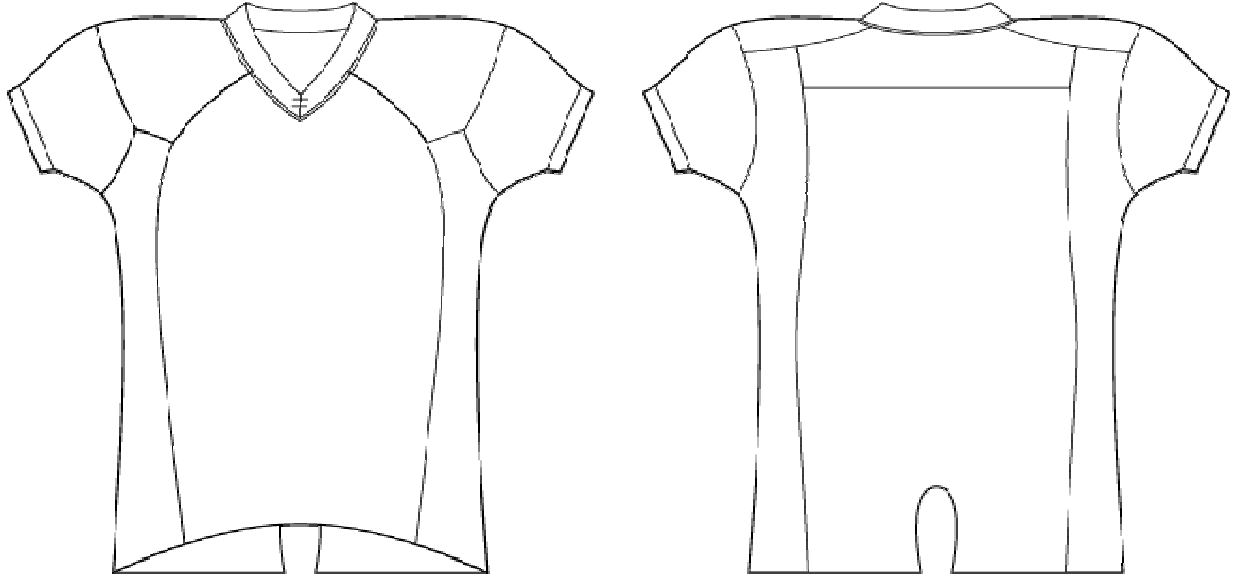

GRIDIRON JERSEY

Regular Fit

Kids - Adults Size Chart

Part	YXS	YS	YM	YL	YXL	S	M	L	XL	2XL	3XL	4XL
Sleeve open width	24.0	25.0	26.0	27.0	29.0	31.0	33.0	35.0	37.0	39.0	41.0	43.0
1/2 Chest	46.0	48.0	50.0	52.0	54.0	56.0	58.0	60.0	62.0	65.0	67.0	70.0
Length	77.0	79.0	81.0	83.0	85.0	87.0	89.0	91.0	93.0	95.0	97.0	99.0