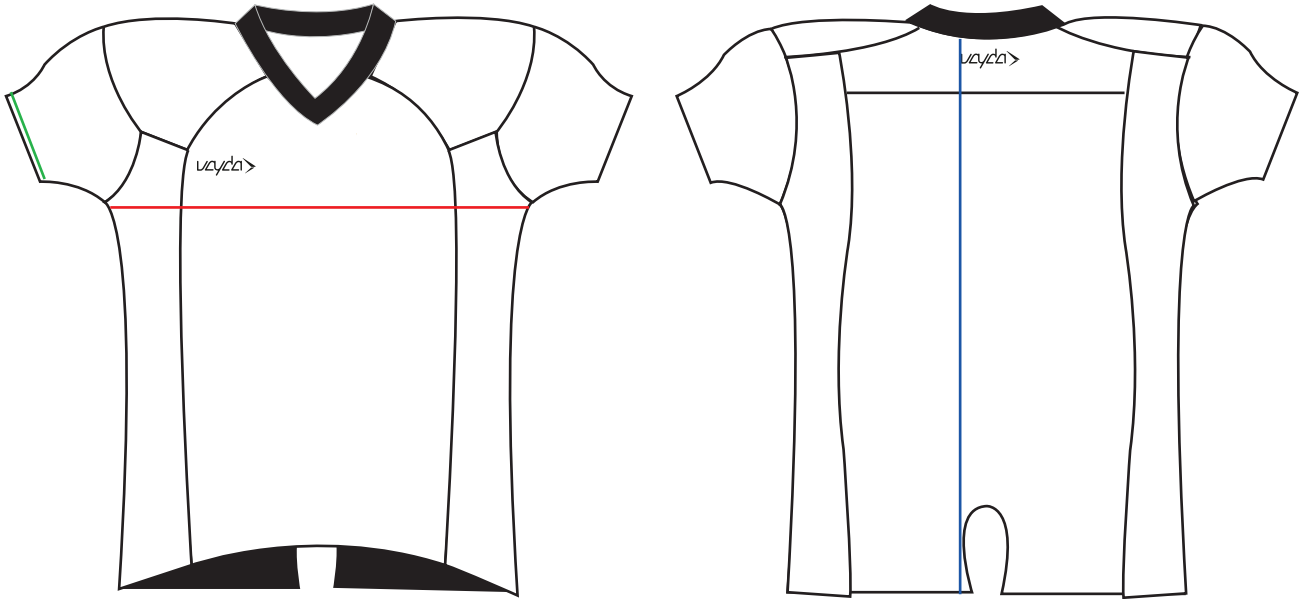

SIZE CHART

Gridiron Jersey

UNISEX CUT	YS	YM	YL	YXL	S	M	L	XL	2XL	3XL	4XL	5XL
1/2 Chest	48	50	52	54	56	58	60	62	65	67	70	73
Length	79	81	83	85	87	89	91	93	95	97	99	102
Sleeve Open Width	25	26	27	29	31	33	35	37	39	41	43	45

Gridiron Pants

UNISEX CUT	S	M	L	XL	2XL	3XL	4XL	5XL
1/2 Hip	40	42	44	52	56	60	64	68
Length/Outseam	60	61	62	68	72	76	80	84
Pant Open Width	14	14	15	15	16	16	17	17

NOTE: All Measurements are in centimetres