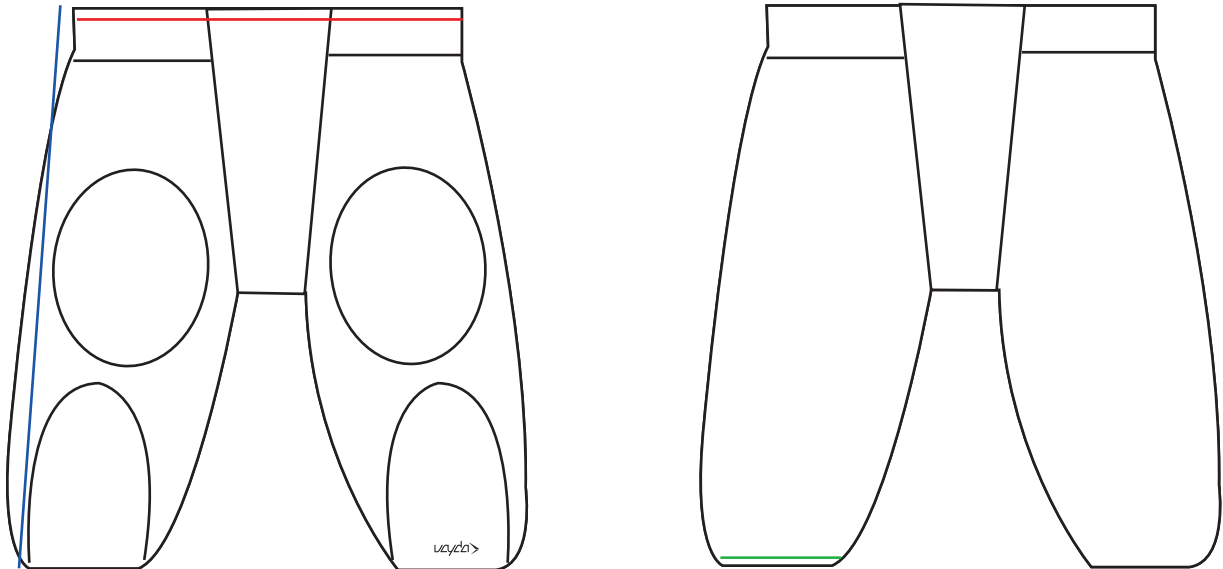

SIZE CHART

Gridiron Jersey

UNISEX CUT	YS	YM	YL	YXL	S	M	L	XL	2XL	3XL	4XL	5XL
1/2 Chest	48	50	52	54	56	58	60	62	65	67	70	73
Length	79	81	83	85	87	89	91	93	95	97	99	102
Sleeve Open Width	25	26	27	29	31	33	35	37	39	41	43	45

Gridiron Pants

UNISEX CUT	S	M	L	XL	2XL	3XL	4XL	5XL
1/2 Hip	40	42	44	52	56	60	64	68
Length/Outseam	60	61	62	68	72	76	80	84
Pant Open Width	14	14	15	15	16	16	17	17

NOTE: All Measurements are in centimetres

Tolerance: +/- 2cm

Measuring Instructions: using a shirt you currently have that is correctly fitting, place the shirt on a flat surface and measure across the shirt (armpit to armpit) to determine the chest measurements. Use the size chart above to cross reference the measurement into the size matrix.