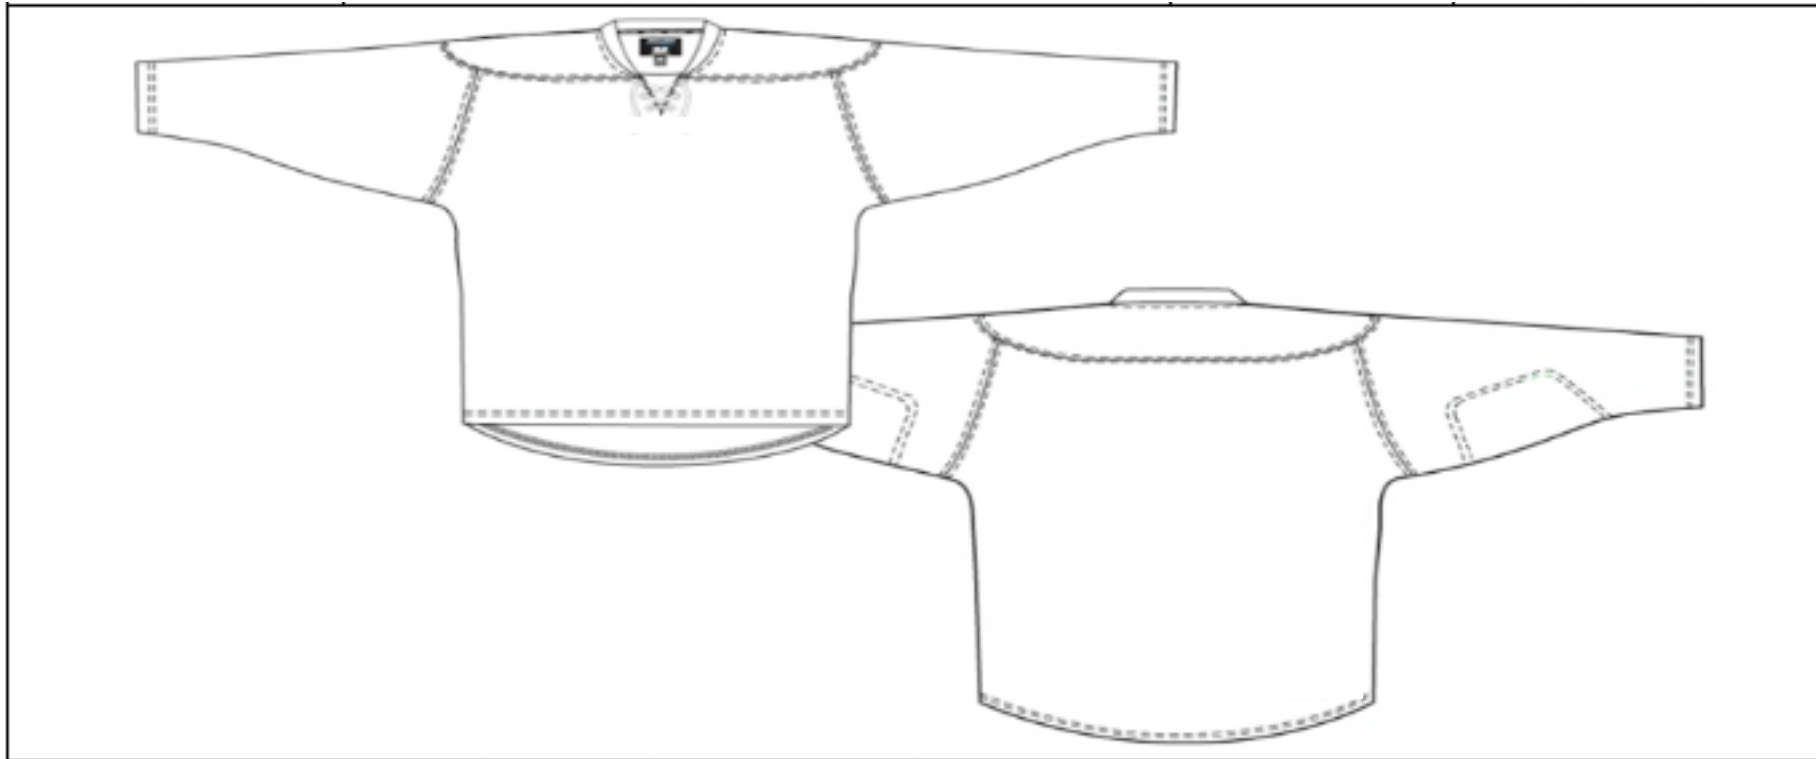

# SIZE CHART

## ICE/STREET HOCKEY JERSEY

Part	YXS	YS	YM	YL	YXL	AS	AM	AL	AXL	AXXL	3XL
1/2 Chest	44.5	47.9	51.4	54.0	56.5	63.5	66.0	68.6	72.7	76.8	80.9
Front length (HSP)	59.7	62.9	67.3	71.1	74.9	77.5	80.0	82.6	85.1	87.6	90.0