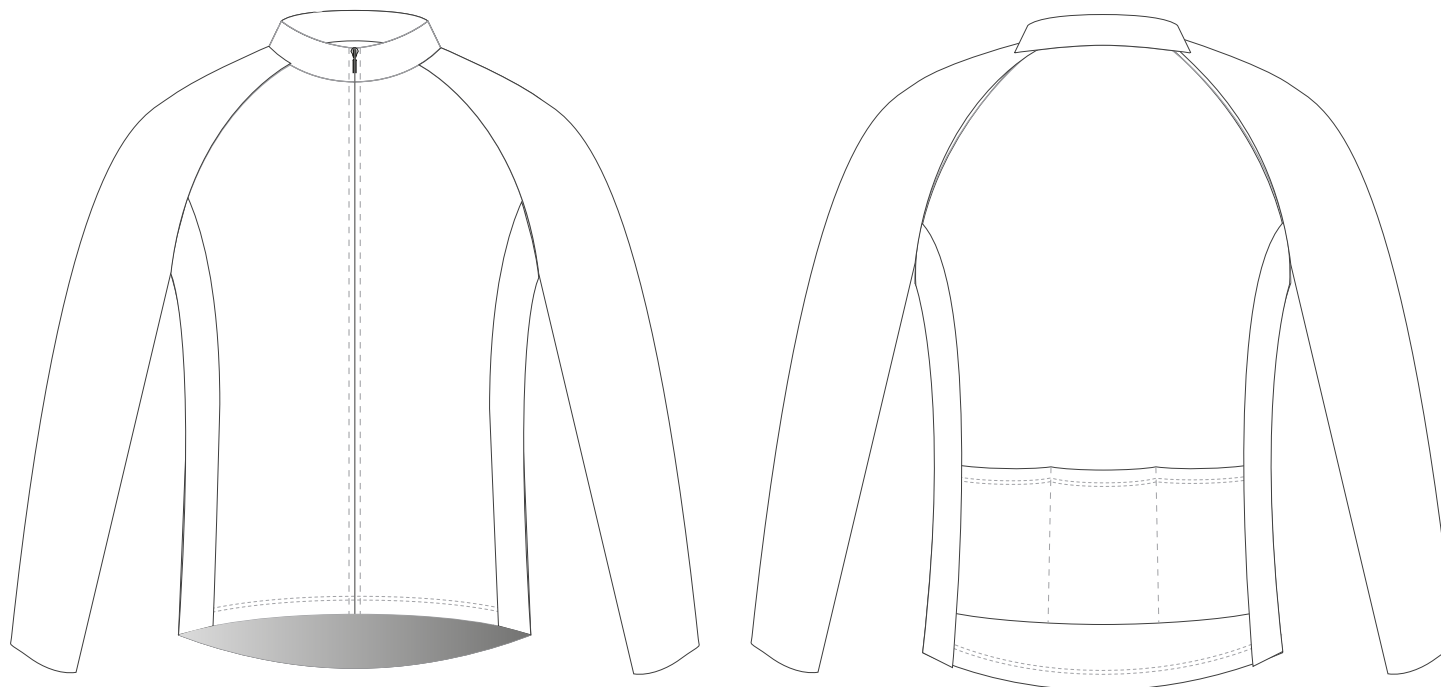

# SIZE CHART

## Long Sleeve Cycling Jersey

<b>Mens</b>	S	M	L	XL	2XL	3XL
full chest	93	97	101	105	109	113
front length ( including collar) <b>A</b>	53	55	57	59	61	63
back length ( including collar) <b>B</b>	69	71	73	75	77	79
sleeve length ( including sleeve band)	72	74	76	78	80	82

<b>Womens</b>	XS	S	M	L	XL	2XL
full chest	85	89	93	97	101	105
front length ( including collar) <b>A</b>	49	51	53	55	57	59
back length ( including collar) <b>B</b>	65	67	69	71	73	75
sleeve length ( including sleeve band)	68	70	72	74	76	78