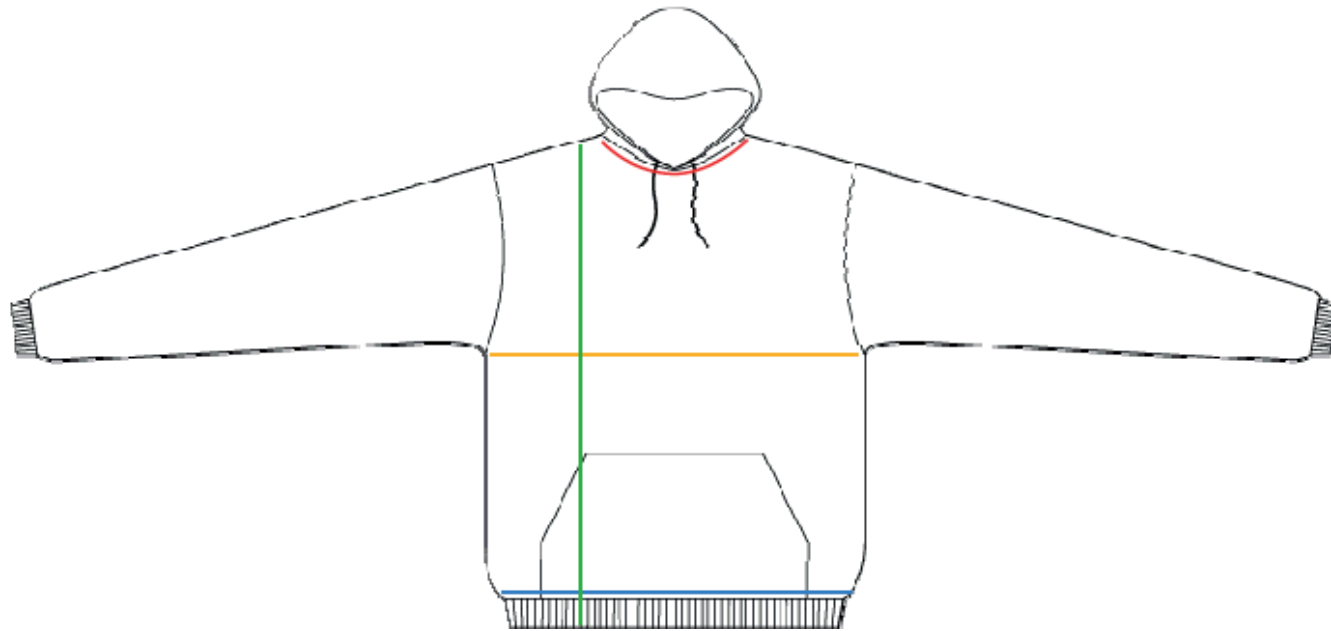

# HOODIE

	Pullover Hoodie																
Size	4	6	8	10	12	14	16	S	M	L	XL	2XL	3XL	4XL	5XL	6XL	MTM
½ Bottom width	23.0	26.0	29.0	32.0	35.0	38.0	41.0	44.0	47.0	50.0	53.0	56.0	59.0	62.0	65.0	68.0	
Length	54.0	56.0	59.0	62.0	64.0	66.0	69.0	70.0	72.0	74.0	76.0	78.0	80.0	84.0	84.0	86.0	
½ Chest	38.0	40.0	43.0	46.0	49.0	52.0	55.0	58.0	61.0	64.0	67.0	70.0	73.0	76.0	79.0	82.0	