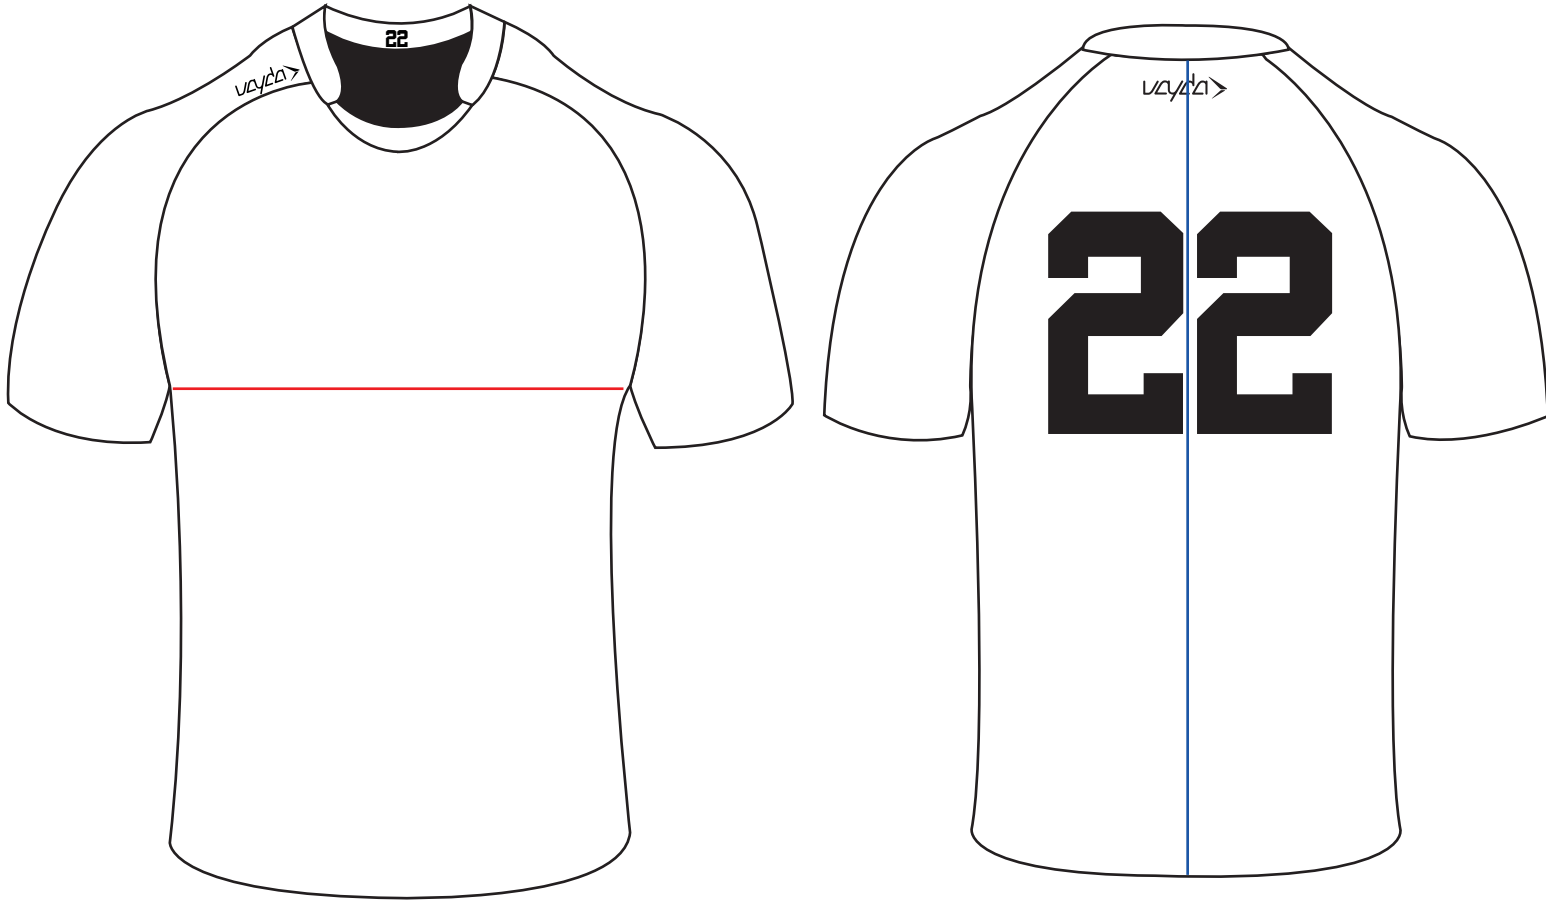

SIZE CHART

Rugby Jersey

240gsm Interlock or 280gsm Spandex

Regular Fit

	KIDS SIZES					ADULTS SIZES									
	6	8	10	12	14	XS	S	M	L	XL	2XL	3XL	4XL	5XL	
1/2 Chest	38	40	42	44	46	52	55	58	60	63	65	68	70	73	
Length	52	56	60	64	68	72	74	76	78	80	82	84	86	88	

Slim Fit

	KIDS SIZES					ADULTS SIZES									
	6	8	10	12	14	XS	S	M	L	XL	2XL	3XL	4XL	5XL	
1/2 Chest	36	38	40	42	44	46	48	50	52	54	56	58	60	62	
Length	60	62	64	66	68	70	72	74	76	78	80	82	84	86	

NOTE: All Measurements are in centimetres
Tolerance: +/- 2cm