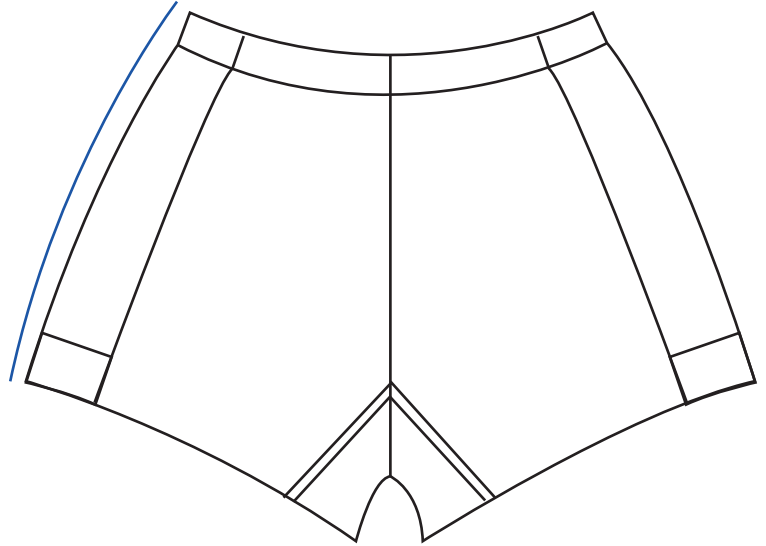

SIZE CHART

Playing Shorts - Elite

240gsm Twill Polly with Spandex Gusset and Side Panels

Regular Fit

	KIDS SIZES					ADULTS/MENS SIZES									
	6	8	10	12	14	XS	S	M	L	XL	2XL	3XL	4XL	5XL	
1/2 Waist	25	27	29	30	33	33	35	37	39	41	43	45	47	49	
Length	27	28	29	30	31	31	32	33	34	35	36	37	38	39	

Womens Fit

	WOMENS SIZES									
	XS	S	M	L	XL	2XL	3XL	4XL	5XL	
1/2 Waist	29	30	32	34	36	38	40	42	44	
Length	40	41	42	43	44	45	46	47	48	

NOTE: All Measurements are in centimetres
Tolerance: +/- 2cm

Measuring Instructions: using shorts you currently have that is correctly fitting, place the shorts on a flat surface and measure across the shorts (seam to seam) to determine the waist measurements. Use the size chart above to cross reference the measurement into the size matrix.