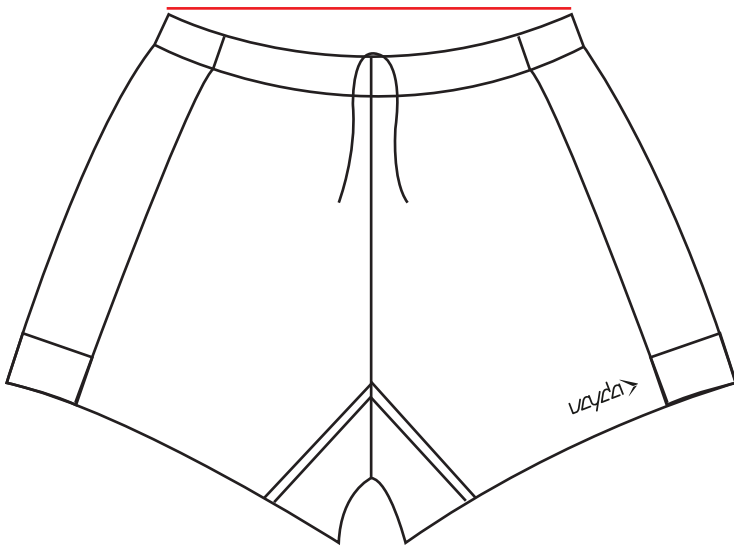

SIZE CHART

Playing Shorts - Elite

240gsm Twill Polly with Spandex Gusset and Side Panels

Regular Fit

	KIDS SIZES					ADULTS/MENS SIZES									
	6	8	10	12	14	XS	S	M	L	XL	2XL	3XL	4XL	5XL	
1/2 Waist	25	27	29	30	33	33	35	37	39	41	43	45	47	49	
Length	27	28	29	30	31	31	32	33	34	35	36	37	38	39	

Womens Fit

	WOMENS SIZES									
	XS	S	M	L	XL	2XL	3XL	4XL	5XL	
1/2 Waist	29	30	32	34	36	38	40	42	44	
Length	40	41	42	43	44	45	46	47	48	

NOTE: All Measurements are in centimetres
Tolerance: +/- 2cm

Measuring Instructions: using shorts you currently have that is correctly fitting, place the shorts on a flat surface and measure across the shorts (seam to seam) to determine the waist measurements. Use the size chart above to cross reference the measurement into the size matrix.