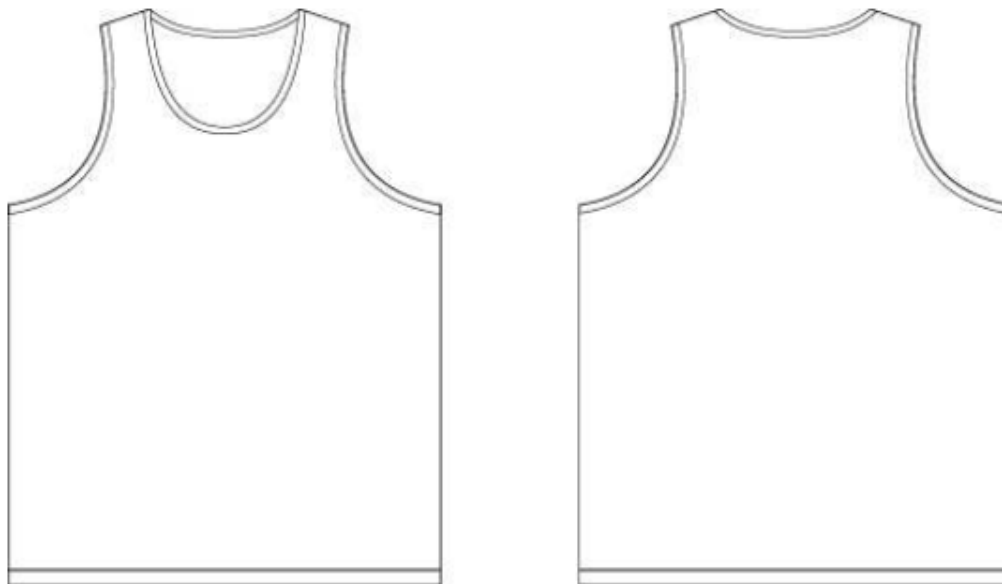

Singlet top

Size	6	8	10	12	14	XS	S	M	L	XL	2XL	3XL	4XL	5XL
Chest (A)	42	44	46	48	50	52	54	56	58	60	63	66	69	71
Length (C)	56	59	62	64	66	68	70	74	76	78	80	82	84	88