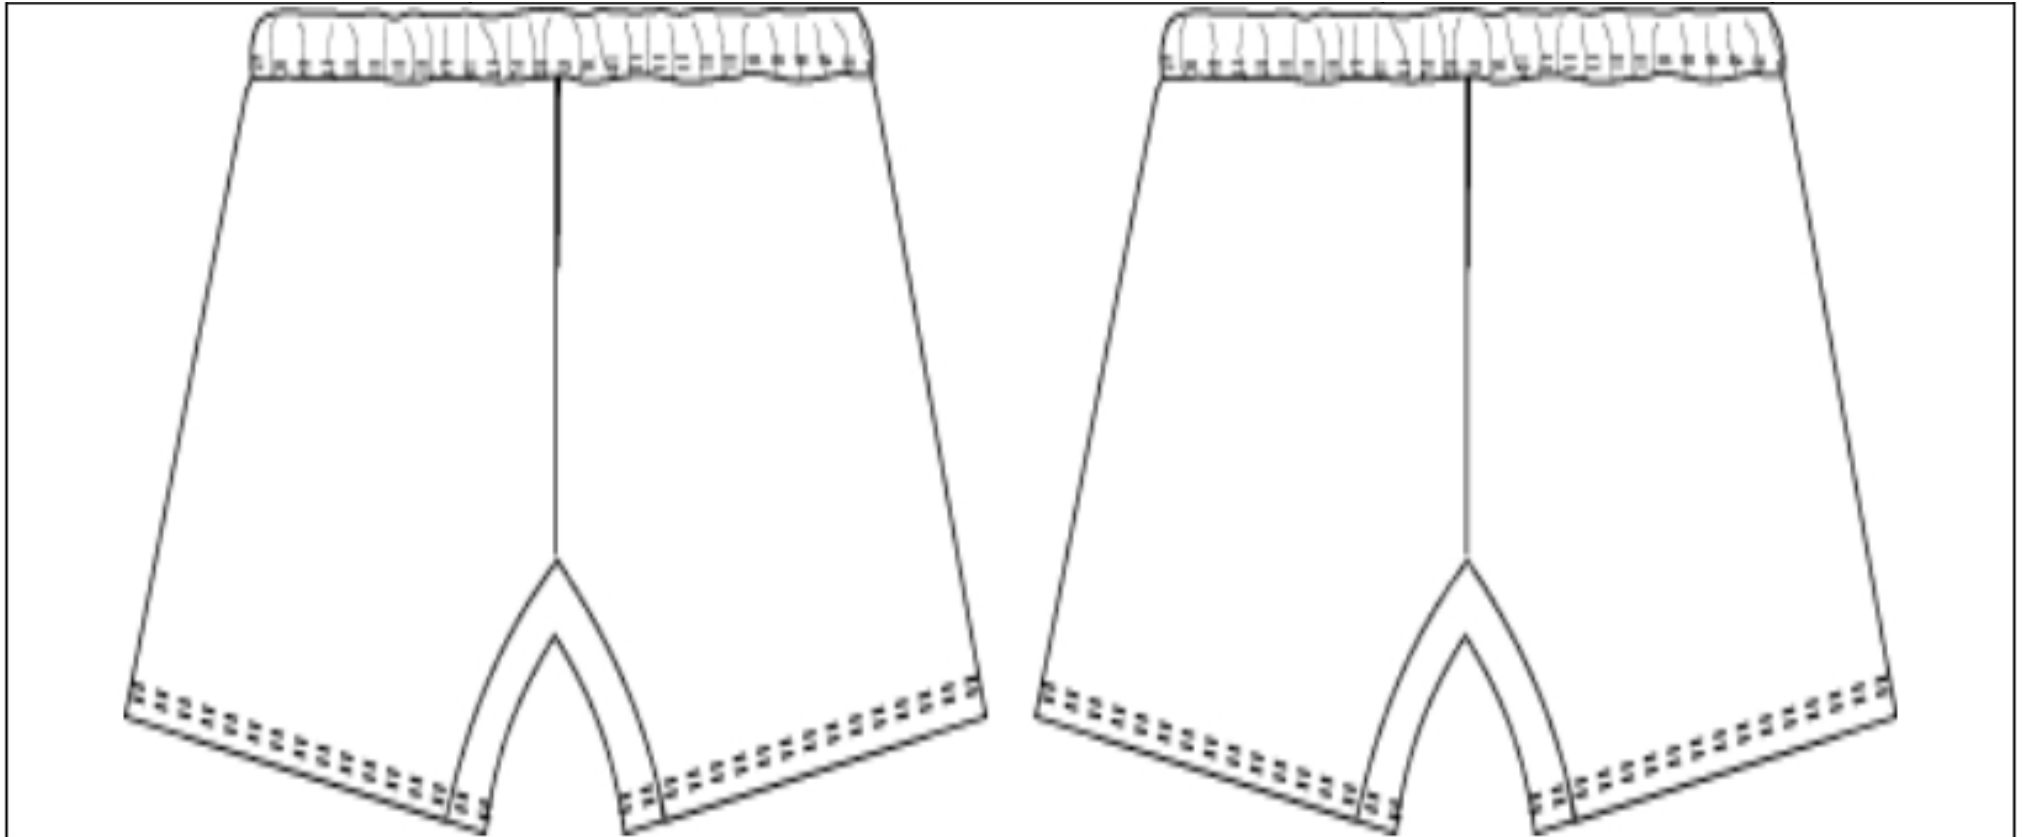

# SIZE CHART

## Spandex Shorts - Womens Cut

Part	4	6	8	10	12	14	XS	S	M	L	XL	2XL	3XL	4XL	5XL	6XL
1/2 Pant open width	17.5	18.5	19.5	20.5	21.5	22.5	23.5	24.5	25.5	26.5	27.5	28.5	29.5	30.5	31.5	32.5
Outseam	17.5	18.5	19.5	21.0	22.0	24.0	25.0	26.0	27.5	28.5	30.5	31.5	33.0	34.0	35.0	36.0
1/2 Waist	23.0	25.0	27.0	29.0	31.0	33.0	35.0	37.0	38.0	39.0	40.0	41.0	42.0	44.0	46.0	48.0