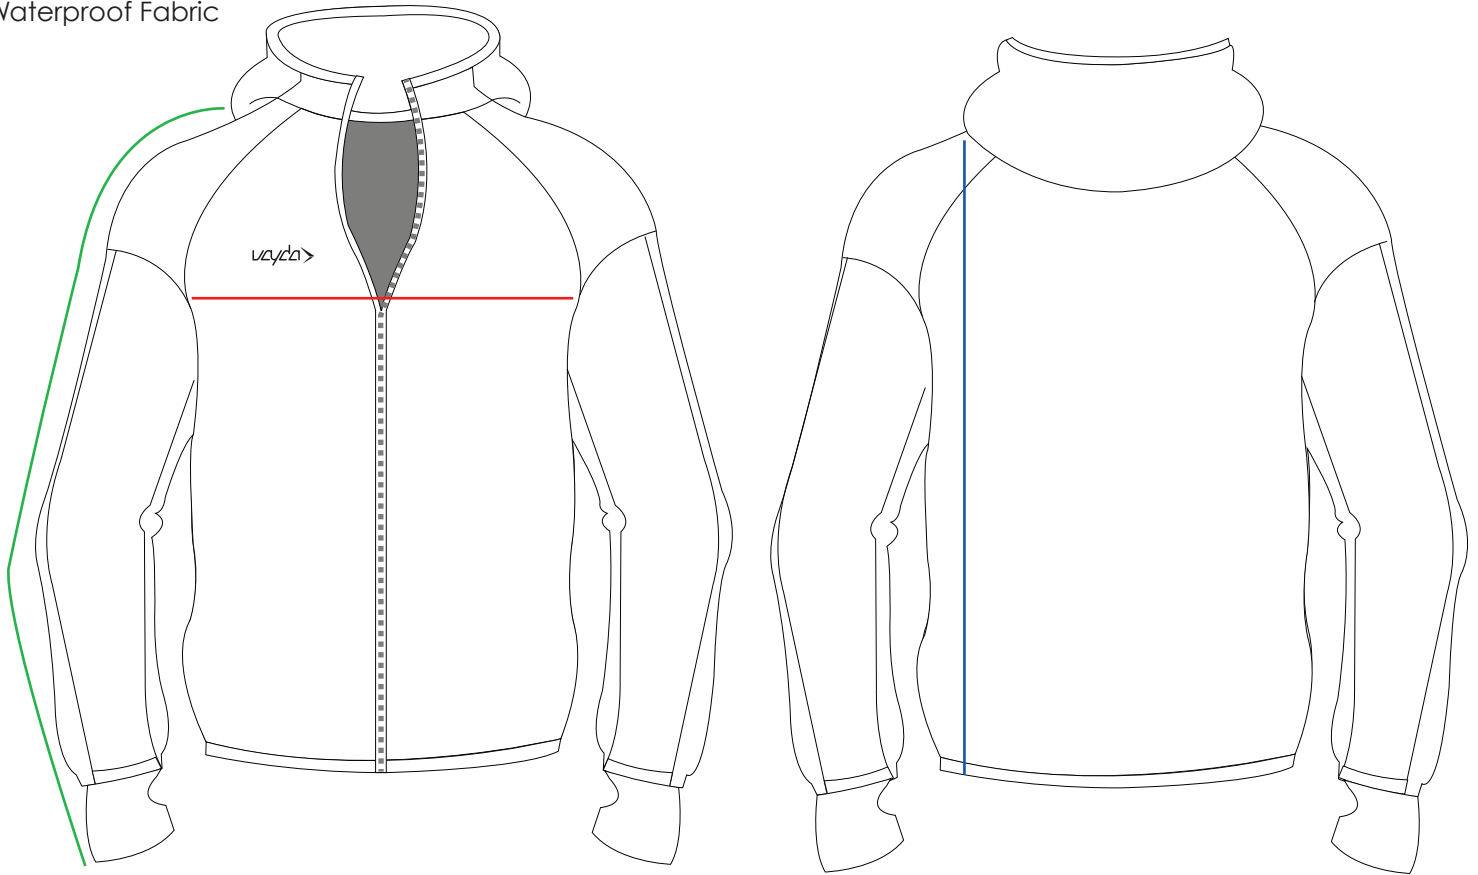

SIZE CHART

Spray Jacket

Waterproof Fabric

Regular Cut

	ADULTS UNISEX SIZES							
	XS	S	M	L	XL	2XL	3XL	4XL
1/2 Chest	49	53	57	61	66	71	76	81
Length	78	80	81	83	85	87	90	93
Sleeve Length	85	86	88	89	90	91.5	93	94